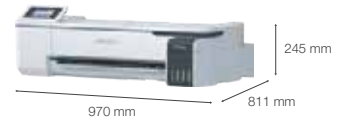

*Compatible with the USB 3.0 Specification.

**Approx. with stand

SC-T3130X

Dimensions and Weight

Weight: 29 kg

- Black ink bottle (140 mL) C13T49K100
- Cyan ink bottle (140 mL) C13T49K200
- Magenta ink bottle (140 mL) C13T49K300
- Yellow ink bottle (140 mL) C13T49K400

© 2020 Epson India Pvt. Ltd. All Rights Reserved. Reproduction in part or in whole, without the written permission from Epson, is strictly prohibited. EPSON and EXCEED YOUR VISION are registered trademarks of Seiko Epson Corporation. All other product names and other company names used herein are for identification purposes only and are the trademarks or registered trademarks of their respective owners. Epson disclaims any and all rights in those marks. Print samples shown are simulations only. Specifications and product availability are subject to change without notice and may vary between countries. Please check with local Epson offices for more information.

Information correct as of October 2020

EPSON INDIA PVT. LTD.

12th Floor, The Millenia, Tower A, No.1,
Murphy Road, Ulsoor, Bangalore - 560 008.
Tel: 080-4566 5000 | Fax: 080-4566 5005

Regional Offices:

Ahmedabad - 3314 8500/01, Chennai - 3967 7500, Cochin - 4012 315, Coimbatore - 98942 19200,
Kolkata - 4603 4714/15/29/30, Mumbai - 3079 8200, New Delhi - 3312 0300, Pune - 3028 6000/05,
Hyderabad - 4857 0032, Jaipur - 78699 11699

CONTACT EPSON TODAY! EMAIL: vasu@eid.epson.co.in

SOUTH Alok Singh 098405 03210, Gopala Krishna 079751 85505, Devakumar 073309 11109 **NORTH** Akhtar Imam 099101 08780,
Ashutosh Kumar 098153 94550, Sudhir Kumar 093898 35156 **EAST** Sourov Kumar 098746 72616 **WEST** Milind 098209 74733,
Pratik S Mhasawade 095619 73709.

Epson Helpline: For product info or service - 1800 425 0011
For service - 1800 123 001 600 (9AM - 6PM) (Mon - Sat)
Email: lfp@epsonindia.in

www.epson.co.in

Dealer's Stamp