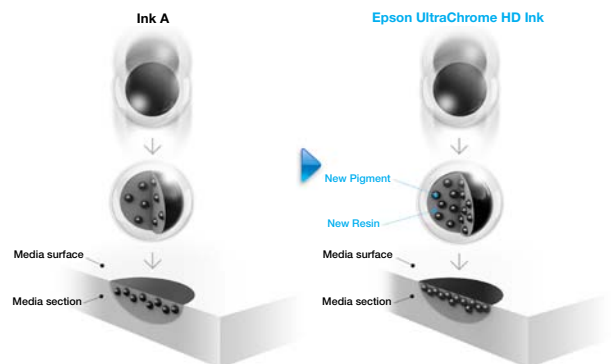

Higher Photo Black pigment density