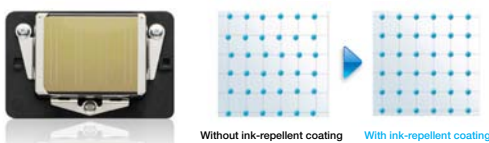

Dot placement