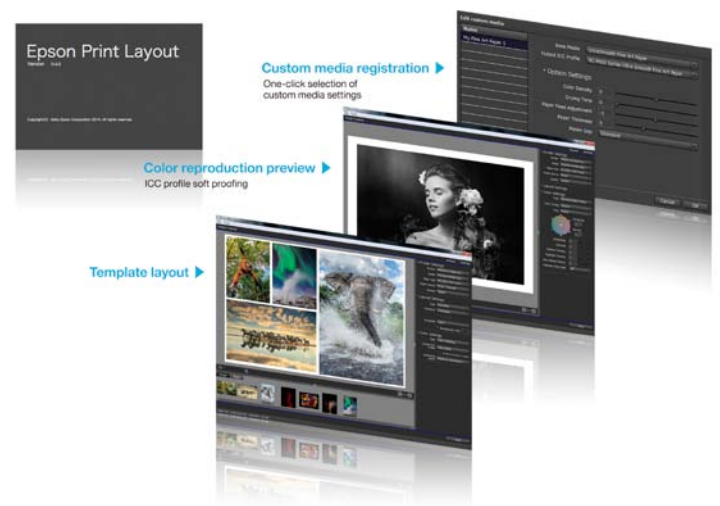

Epson Layout Manager

Enable the efficient printing of images that's created in various applications and sizes. Simply choose from a number of layout options to edit the artwork as you please, then print – it's that easy. Users can also multiply a single image within the same printout, maximising paper usage and cutting down cost. Customised settings can be saved and recalled to achieve the same consistent prints quality should more copies be needed in the future.