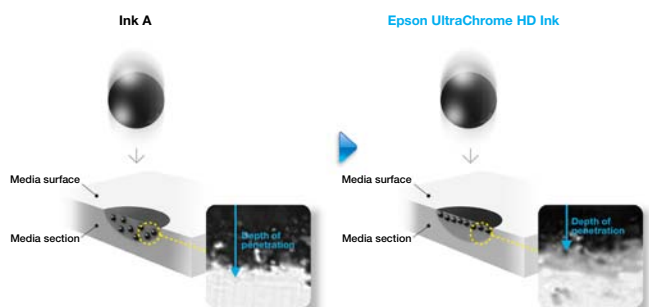

Higher Matte Black pigment density at media surface